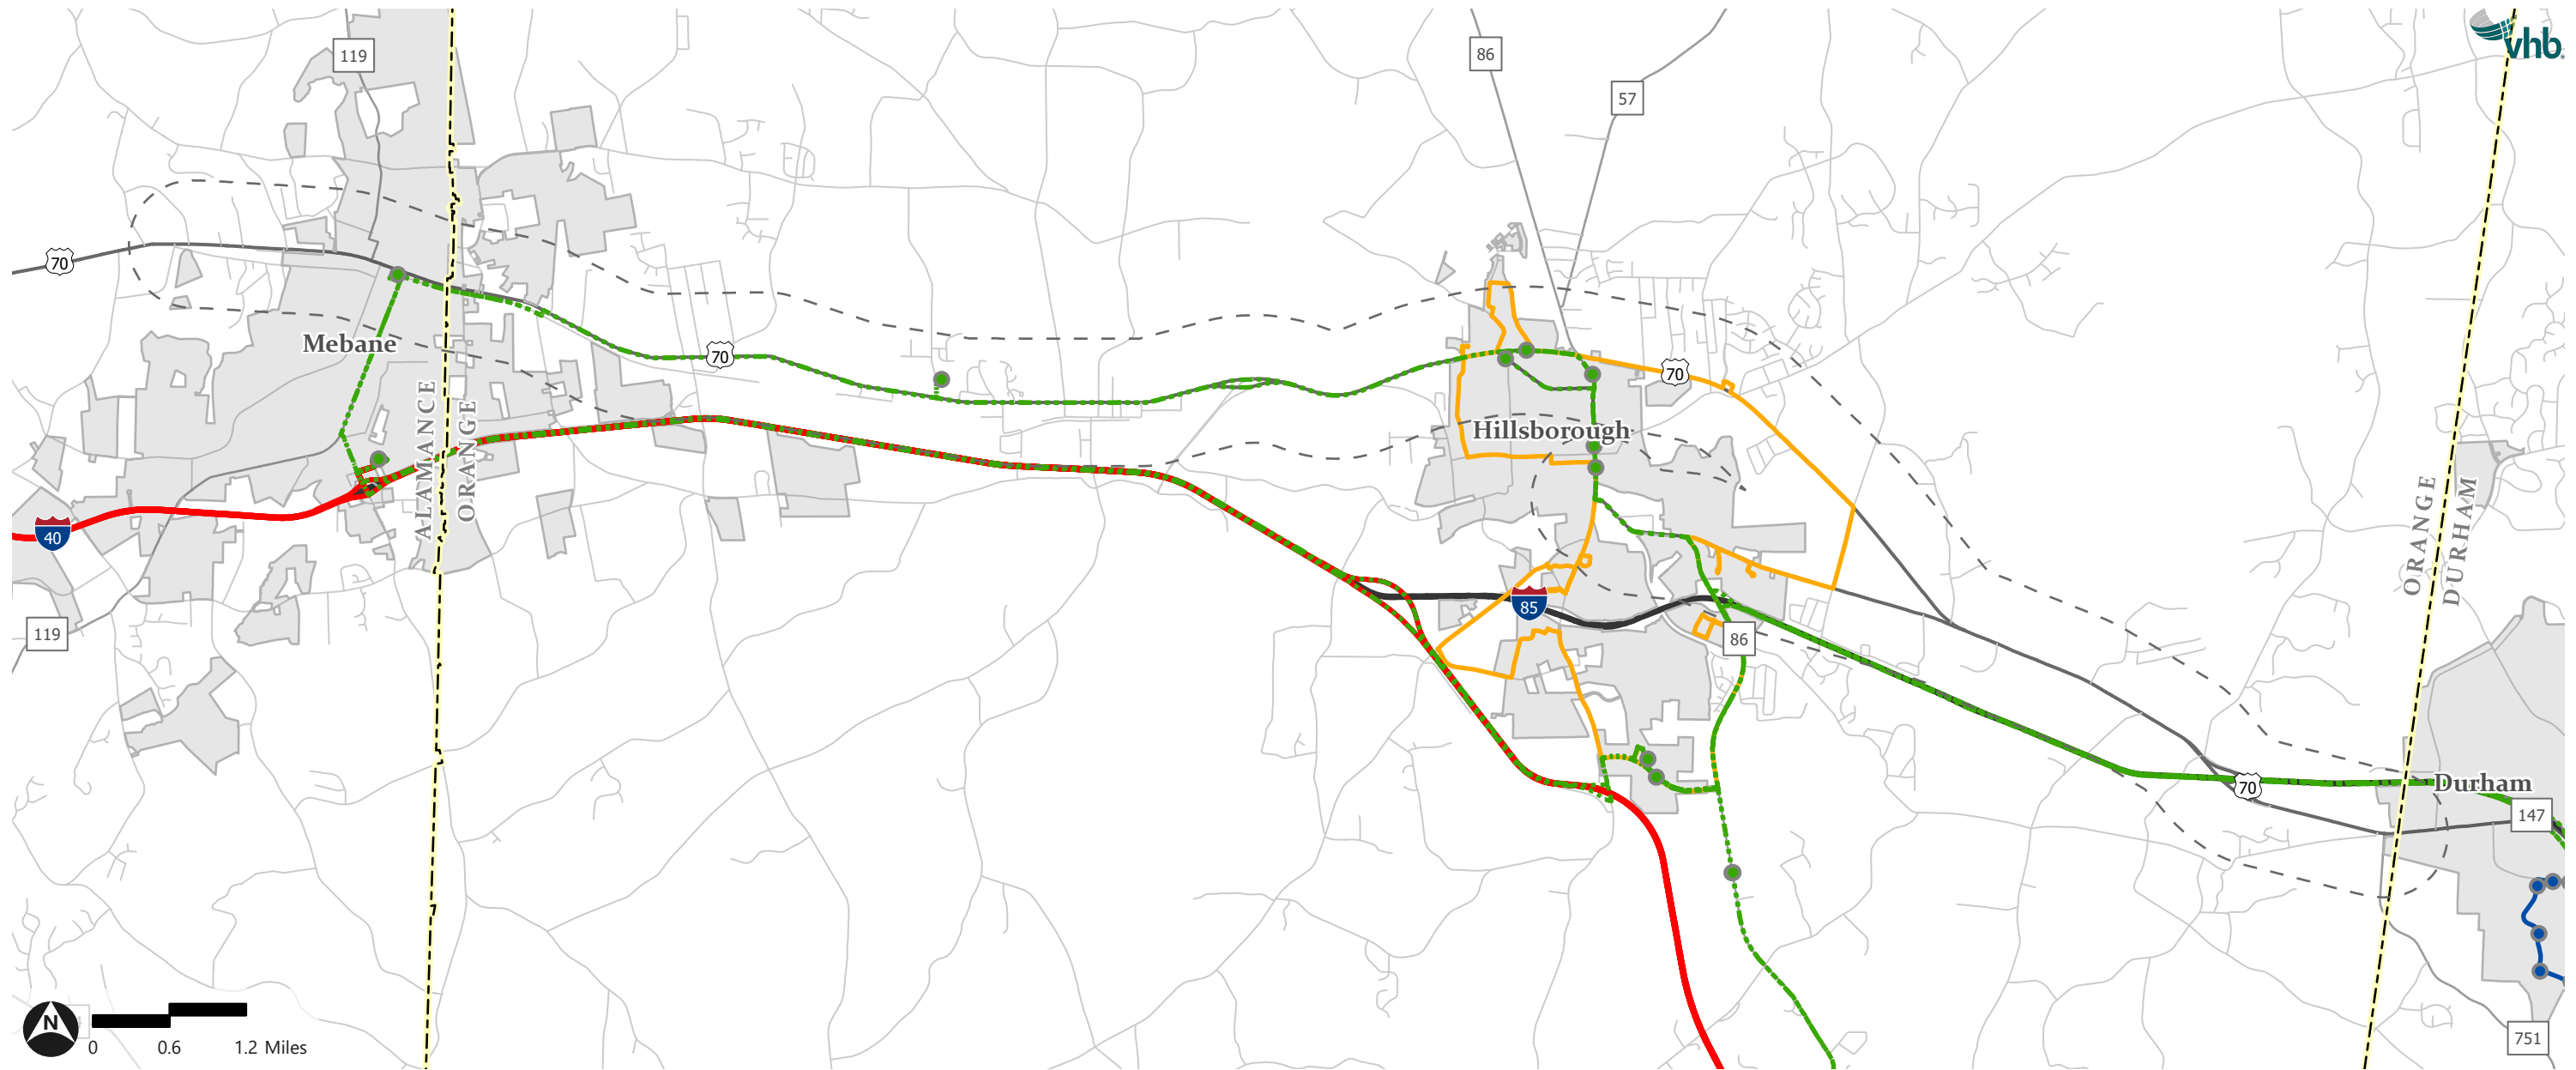

US 70 Multimodal Corridor Study - Existing Transit

US 70 from NC 119 in Mebane to the Orange / Durham County Line

- Legend**
- US 70 Corridor Study Buffer
 - County Boundary
 - Municipal Boundary
 - Go Triangle Transit Stops
 - PART Transit Stops
 - Go Durham Transit Stops
 - - - Go Triangle Transit Routes
 - - - PART Transit Routes
 - - - Hillsborough Circulator
 - - - Go Durham Transit Routes